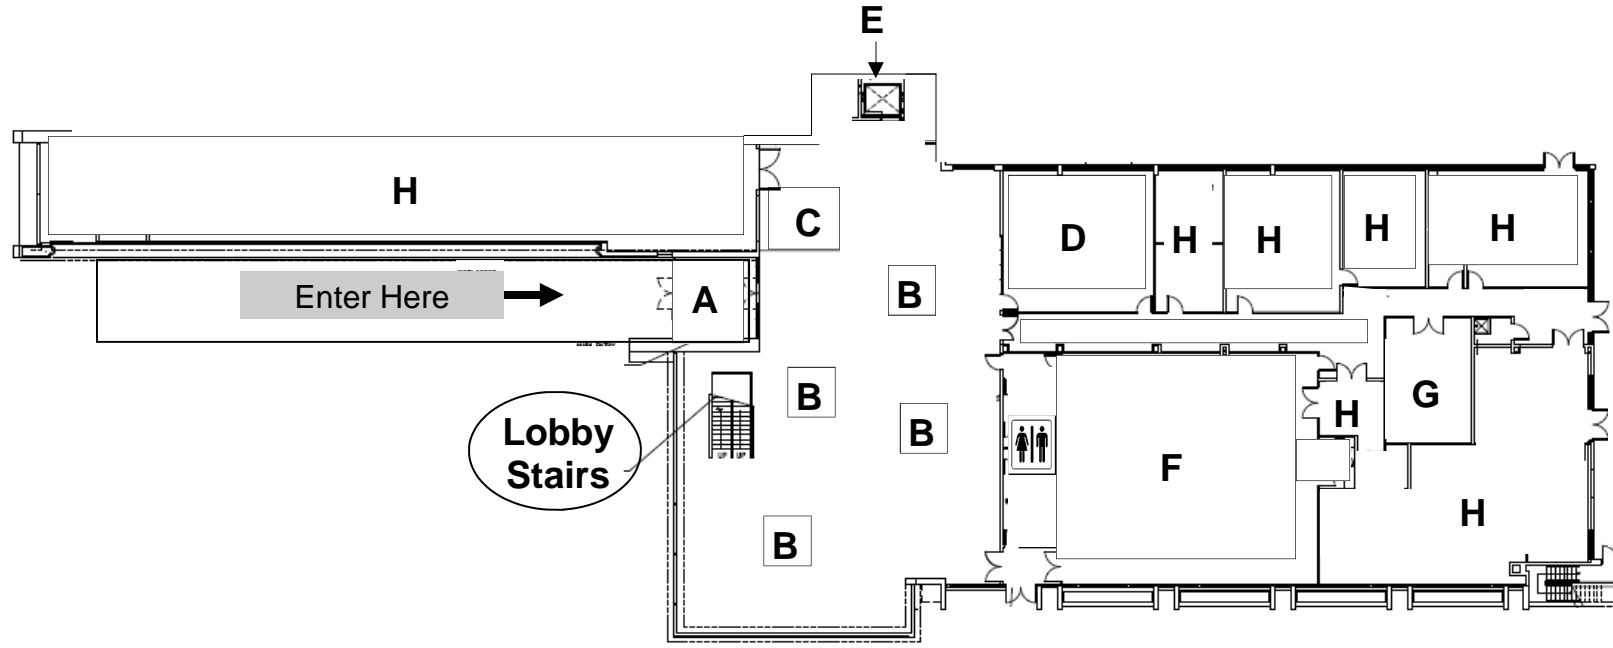

Greenburgh Public Library—Lower Level Floor Plan

GPL Greenburgh Public Library
Putting Service First

SELF-GUIDED TOUR

KNOLLWOOD ROAD

↔ Route 119 ↔

| | |
|----------|---|
| A | Main Entry / Vestibule / Book Return (Entrada Principal / Vestibulo / Devuelta de Libros) |
| B | Lobby / New Materials / Reserve Pick Up / DVDs (Sala de Entrada / Materiales Nuevos / Recoger Reservas) |
| C | Check Out / Library Card Sign Up (Mesa de Circulacion / Tarjetas de la Biblioteca) Spanish Collection (Colección en Español) |
| D | Computer Training Room (Sala de Clases de Computadoras) |
| E | Elevator (Ascensor) |
| F | Multipurpose Room (Gran Sala de Reuniones) |
| G | Meeting Room (Pequena Sala de Reuniones) |
| H | Staff / Mechanical Rooms (Personal / Salas de Mecanica) |
| | Restrooms (Servicios) |